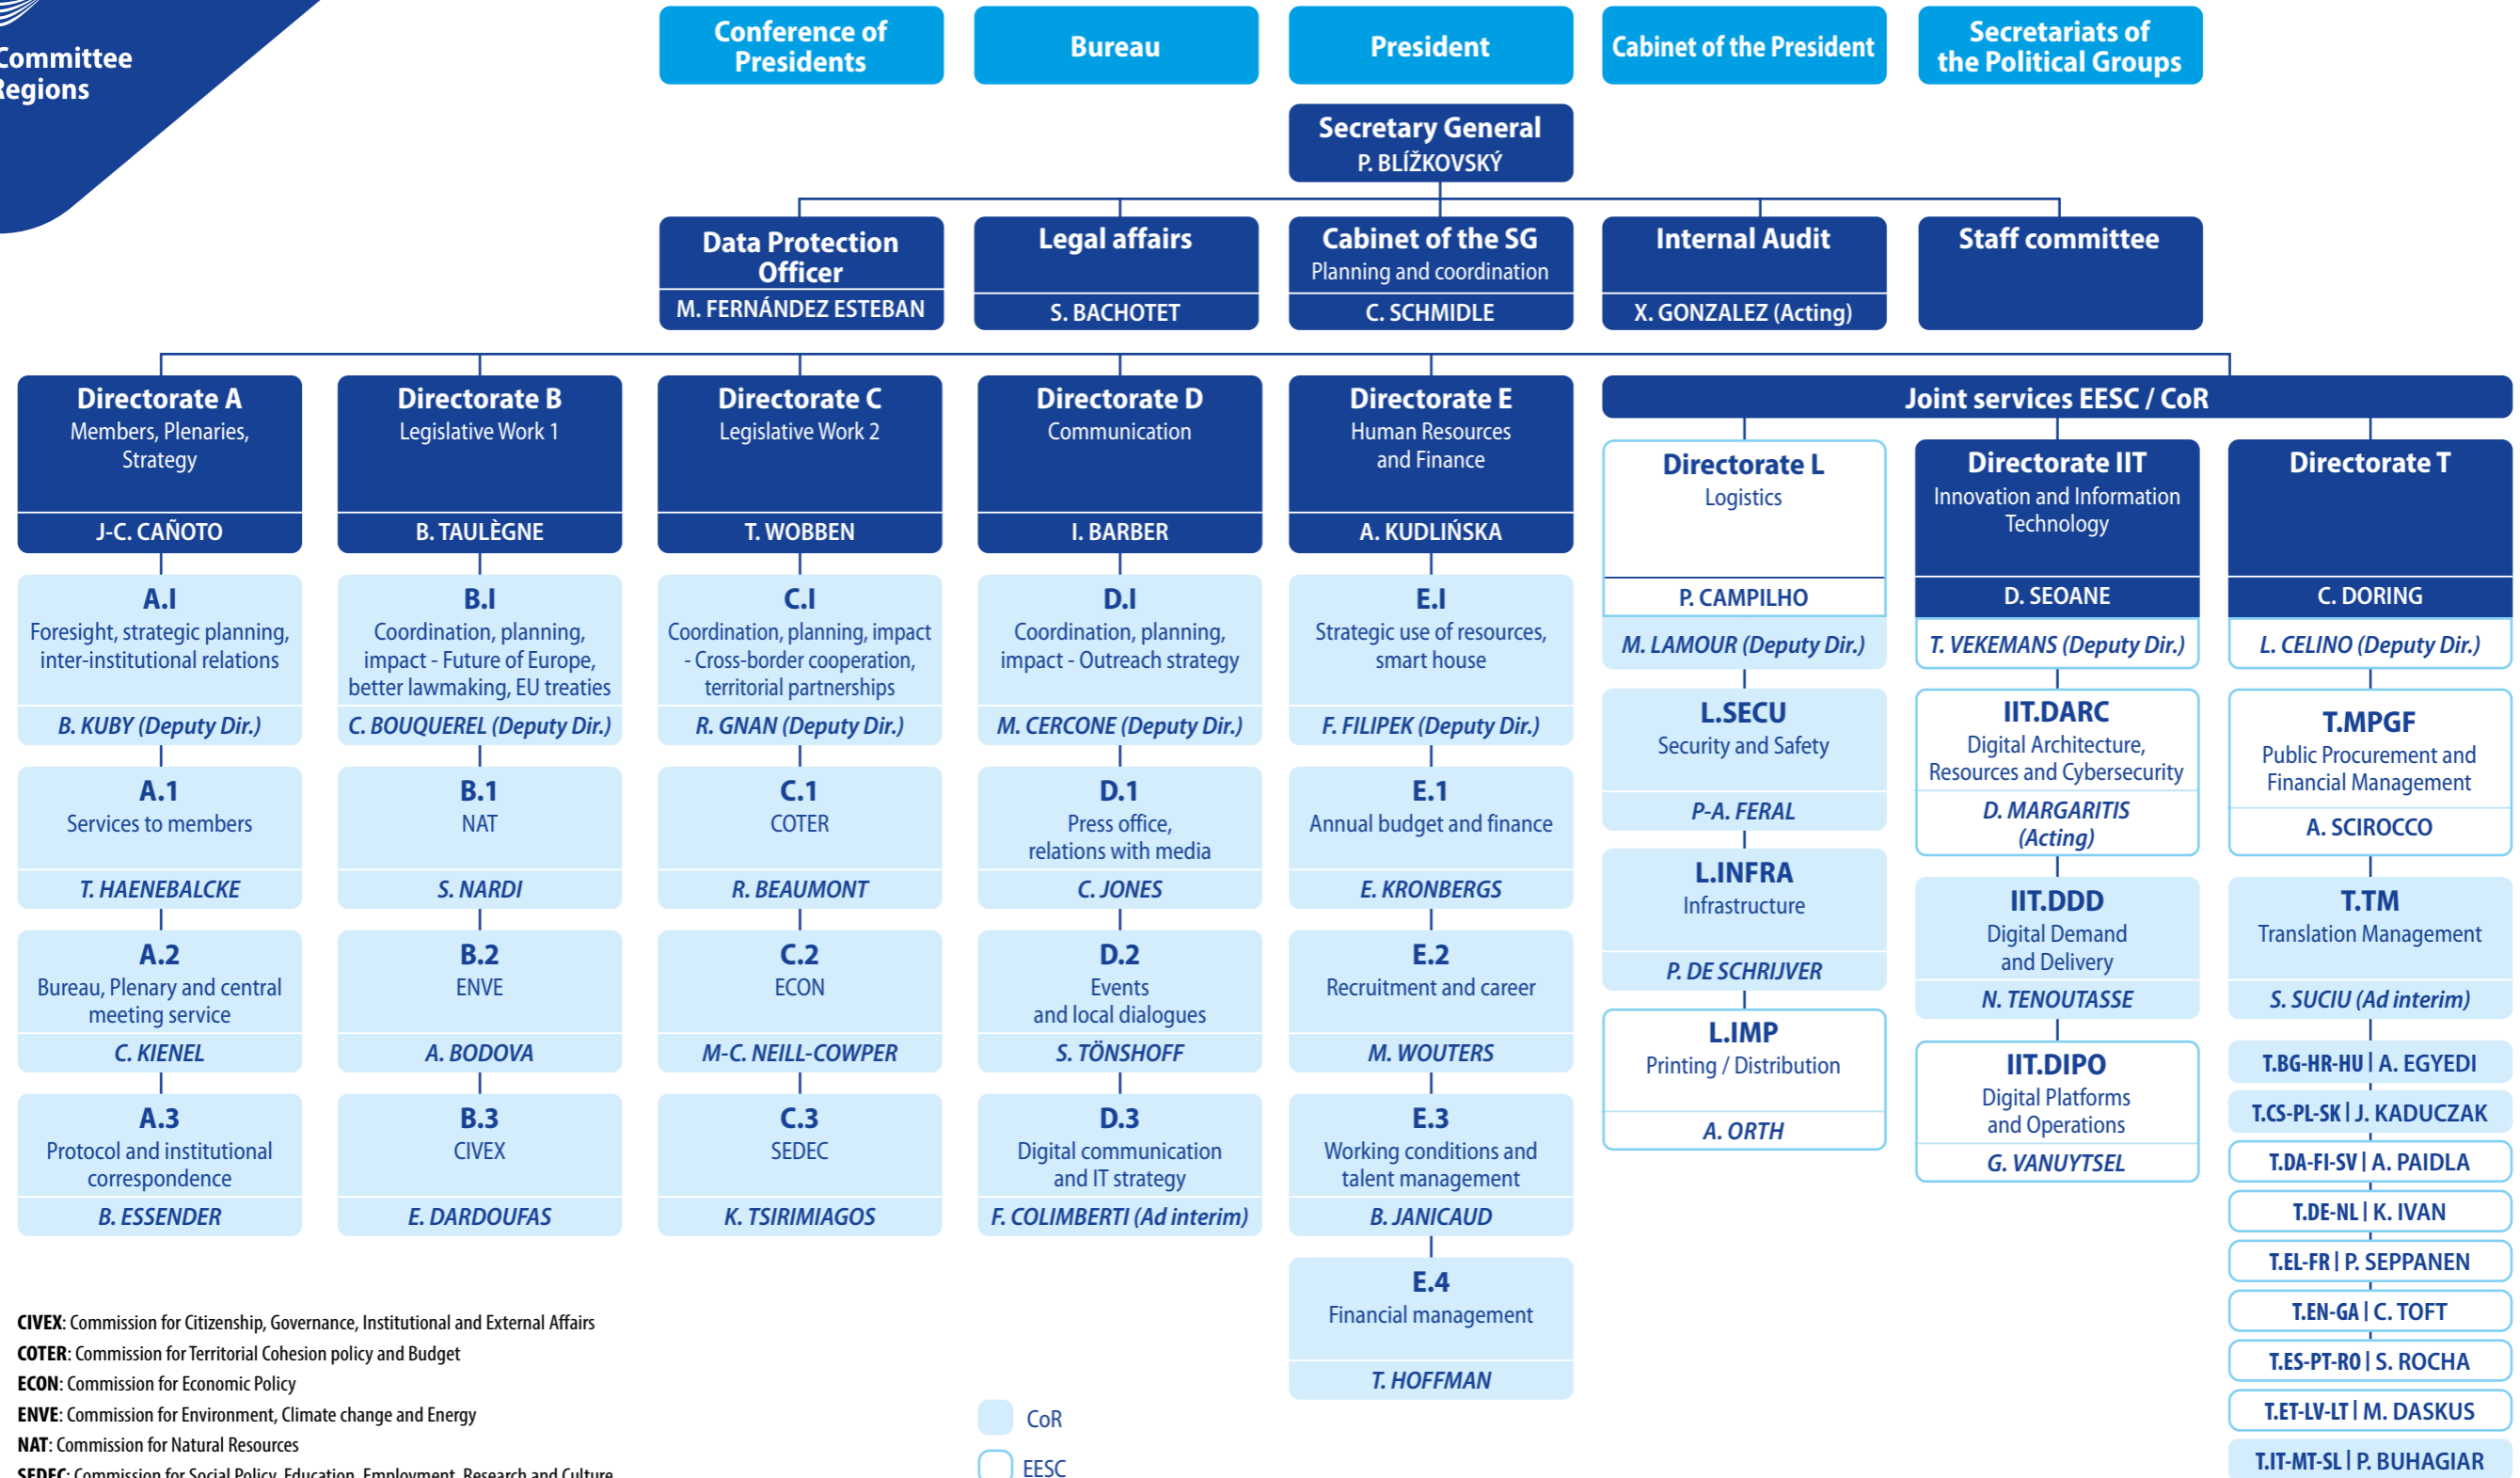

European Committee of the Regions

EUROPEAN COMMITTEE OF THE REGIONS – ORGANISATIONAL CHART

(as from 1st March 2026)

CIVEX: Commission for Citizenship, Governance, Institutional and External Affairs
COTER: Commission for Territorial Cohesion policy and Budget
ECON: Commission for Economic Policy
ENVE: Commission for Environment, Climate change and Energy
NAT: Commission for Natural Resources
SEDEC: Commission for Social Policy, Education, Employment, Research and Culture

CoR
 EESC